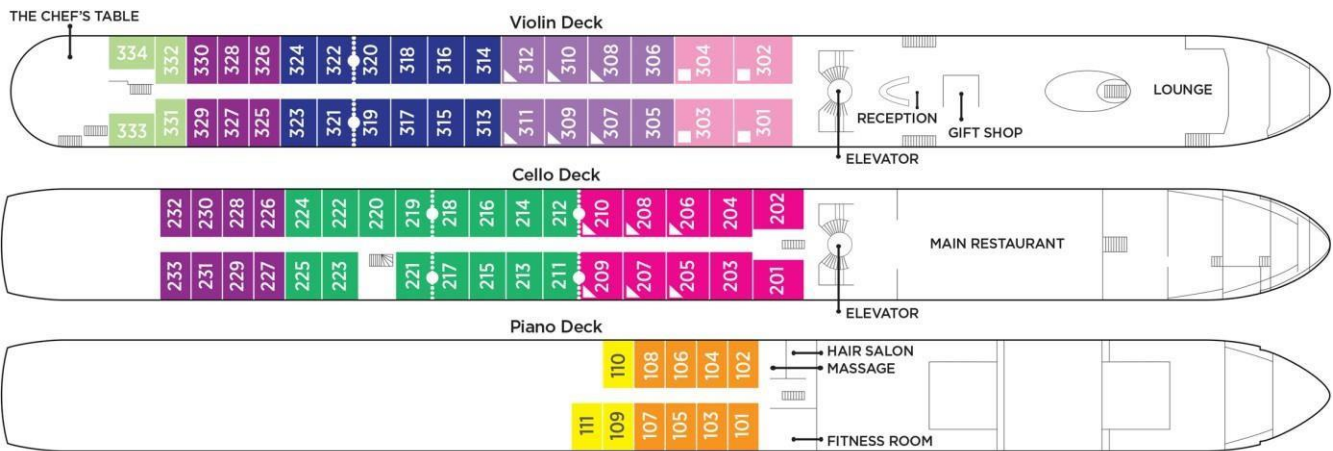

Melodies of the Danube

7-night cruise | October 3-10, 2026 | Aboard AmaLea

Twin Balcony Stateroom

The Chef's Table Restaurant

ONBOARD FEATURES:

- » Panoramic Lounge with bar, piano and dance floor
- » Walking track, Sun Deck pool with swim-up bar and fitness room
- » Hair salon and massage services (additional costs apply)
- » Entertainment-On-Demand with high-speed Internet, movies, music and English-language TV
- » Marble bathrooms, multi-jet showers, soothing bath products, cotton bathrobes, slippers and hair dryer
- » Generous closet and storage space with in-room safe
- » Connecting staterooms available in select staterooms
- » Individually controlled air conditioning in stateroom

Category	Deck / Stateroom / Size
Suite	Violin / French & Outside Balcony - 350 sq. ft.
AA	Violin / French & Outside Balcony - 235 sq. ft.
AB	Cello / French & Outside Balcony - 235 sq. ft.
BA	Violin / French & Outside Balcony - 210 sq. ft.
BB	Cello / French & Outside Balcony - 210 sq. ft.
CA	Violin & Cello / French Balcony - 170 sq. ft.
CB	Violin / French Balcony - 155 sq. ft.
D	Piano / Fixed Windows - 160 sq. ft.
E	Piano / Fixed Windows - 160 sq. ft.

Elevator on AmaLea and AmaKristina reaches the Violin, Cello and Piano Deck (does not reach the Sun Deck).

TECHNICAL DATA – AMALEA

Built: 2018 **Length:** 443 ft. **Width:** 38 ft. **Crew:** 51 **Staterooms:** 78 **Passengers:** 156 **Registry:** Switzerland